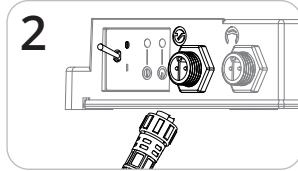

S1-200 remote tank switch
with 3 m / 10 ft cable
Item # 19-001530

A

B

SOLAR WATER PUMPING MADE SIMPLE