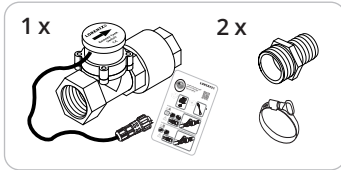

S1-200 remote tank switch
with 3 m / 10 ft cable
Item # 19-001530

A

B

SOLAR WATER PUMPING MADE SIMPLE