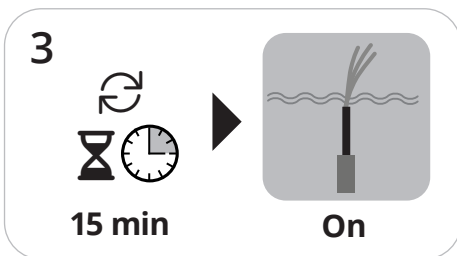

S1-200 remote tank switch
with 3 m / 10 ft cable
Item # 19-001530

A

B

SOLAR WATER PUMPING MADE SIMPLE