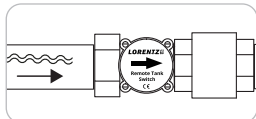

S1-200 remote tank switch
with 3 m / 10 ft cable
Item # 19-001530

A

B

SOLAR WATER PUMPING MADE SIMPLE