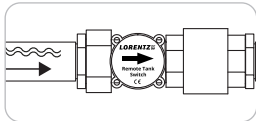

S1-200 remote tank switch
with 3 m / 10 ft cable
Item # 19-001530

A

B

SOLAR WATER PUMPING MADE SIMPLE