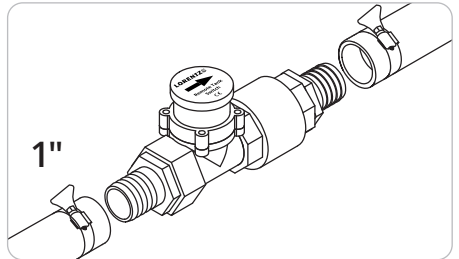

S1-200 remote tank switch
with 3 m / 10 ft cable
Item # 19-001530

A

B

SOLAR WATER PUMPING MADE SIMPLE