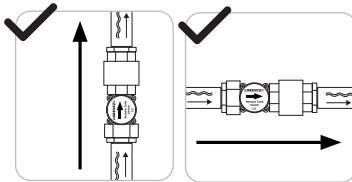

S1-200 remote tank switch
with 3 m / 10 ft cable
Item # 19-001530

A

B

SOLAR WATER PUMPING MADE SIMPLE