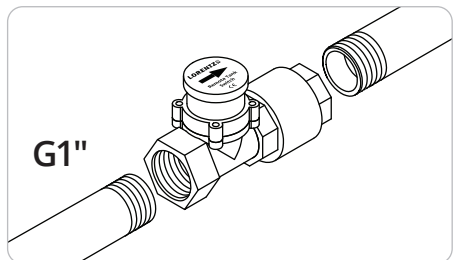

S1-200 remote tank switch
with 3 m / 10 ft cable
Item # 19-001530

A

B

SOLAR WATER PUMPING MADE SIMPLE