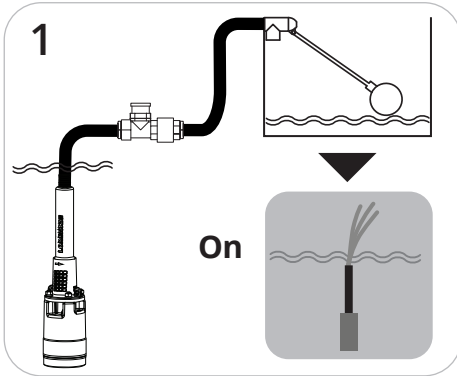

S1-200 remote tank switch
with 3 m / 10 ft cable
Item # 19-001530

A

B

SOLAR WATER PUMPING MADE SIMPLE