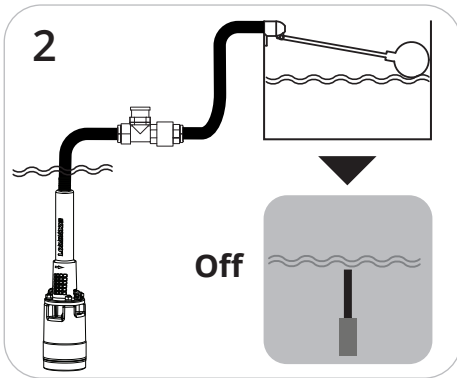

S1-200 remote tank switch
with 3 m / 10 ft cable
Item # 19-001530

A

B

SOLAR WATER PUMPING MADE SIMPLE