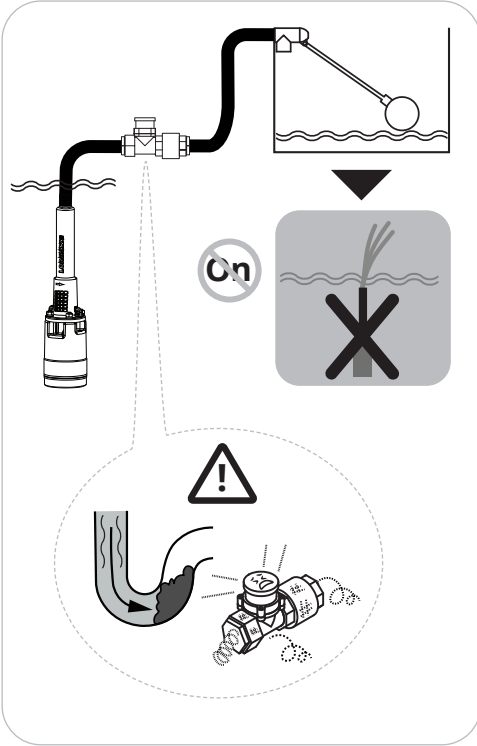

S1-200 remote tank switch
with 3 m / 10 ft cable
Item # 19-001530

A

B

SOLAR WATER PUMPING MADE SIMPLE