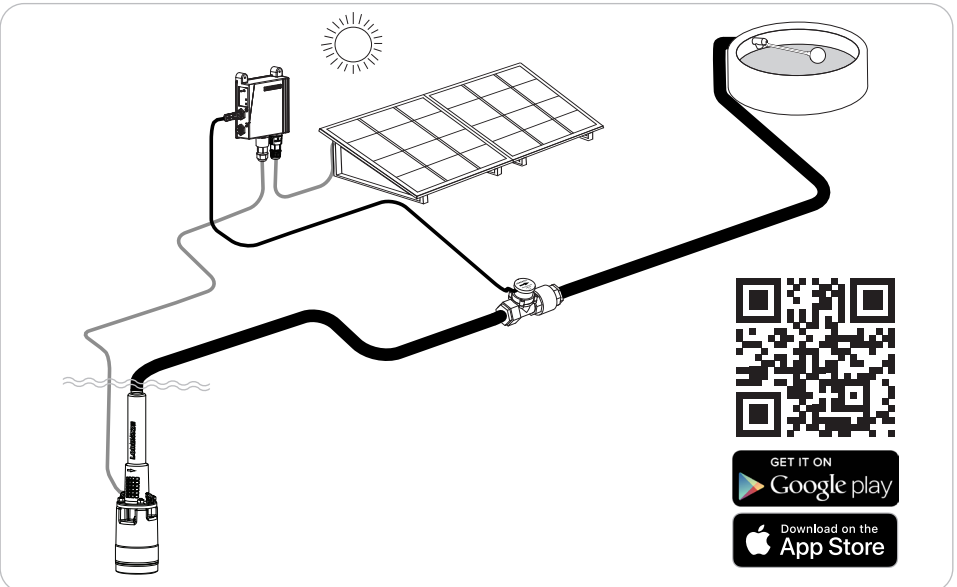

S1-200 remote tank switch
with 3 m / 10 ft cable
Item # 19-001530

A

B

SOLAR WATER PUMPING MADE SIMPLE